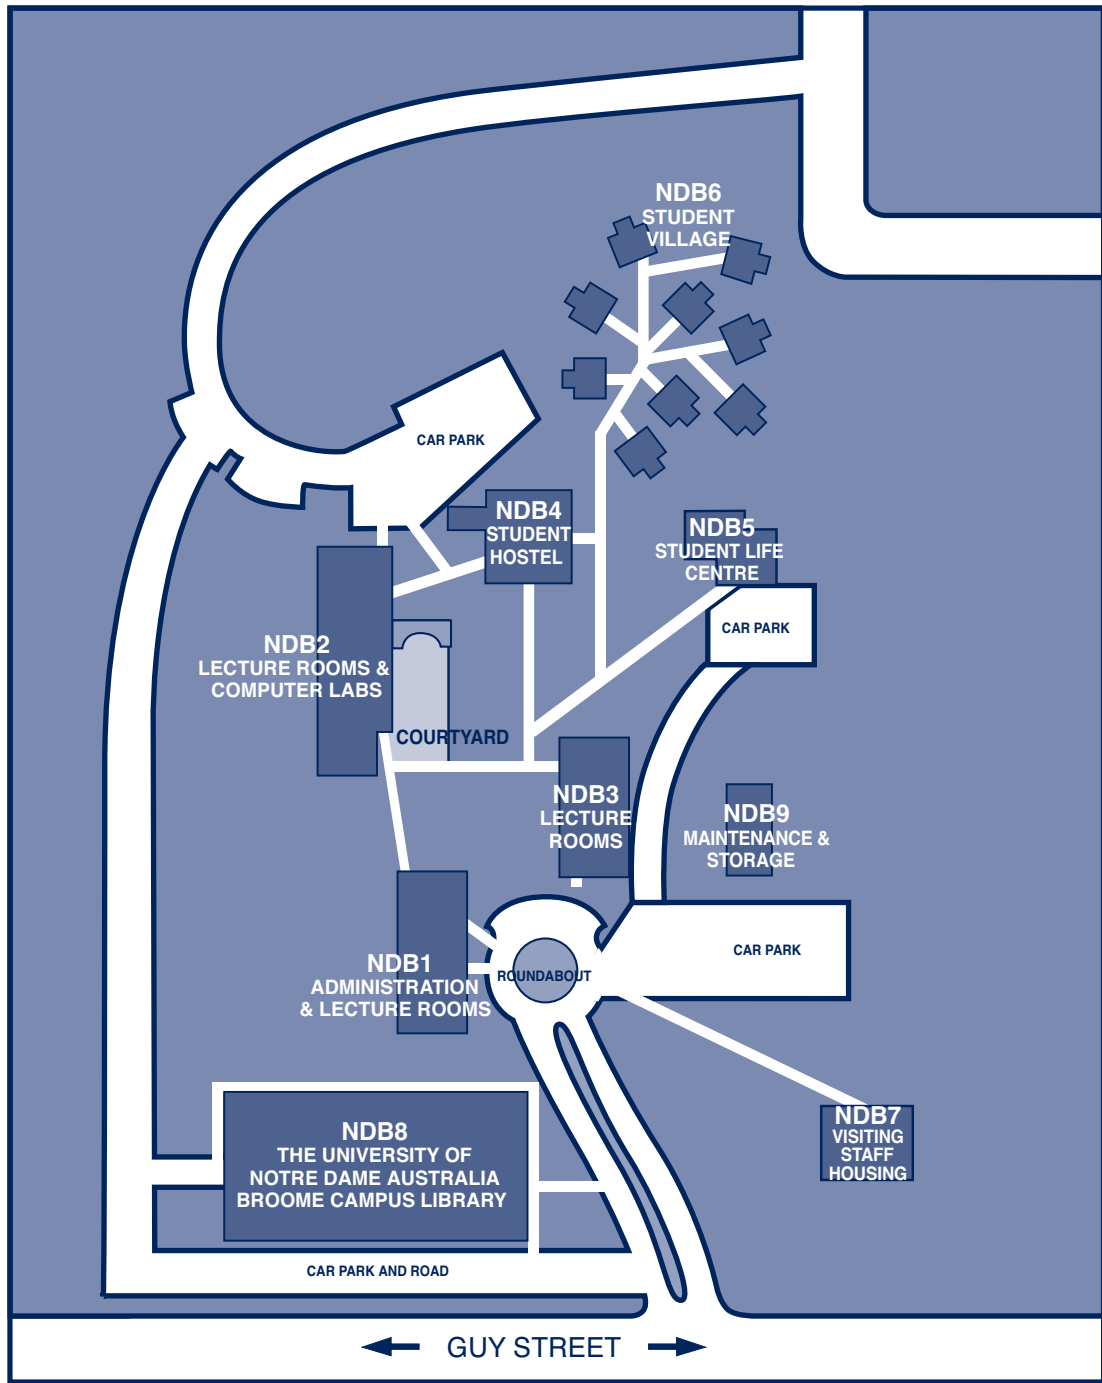

# NOTRE DAME BROOME CAMPUS MAP 2007

8 February 2006

## NDB1 Ground Floor

- ★ LODGE APPLICATION HERE
- ★ PRE-APPLICATION ADVICE HERE
- Main Administration
- Student Administration
- Prospective Students and Admissions
- Fees Office
- Toilets
- First Floor**
- VET Pathways Administration
- Lecture Rooms 2, 3 & 4

## NDB2 Ground Floor

- Lecture Room 5 (PC Computer Lab)
- Lecture Room 6
- Lecture Room 7 (PC Computer Lab)
- Information Technology Office
- ITAS Office
- Toilets
- First Floor**
- Lecture Room 10, 11 & 12
- Academic Staff Offices

## NDB3 Lecture Room 8

Lecture Room 9 (Nursing Laboratory)