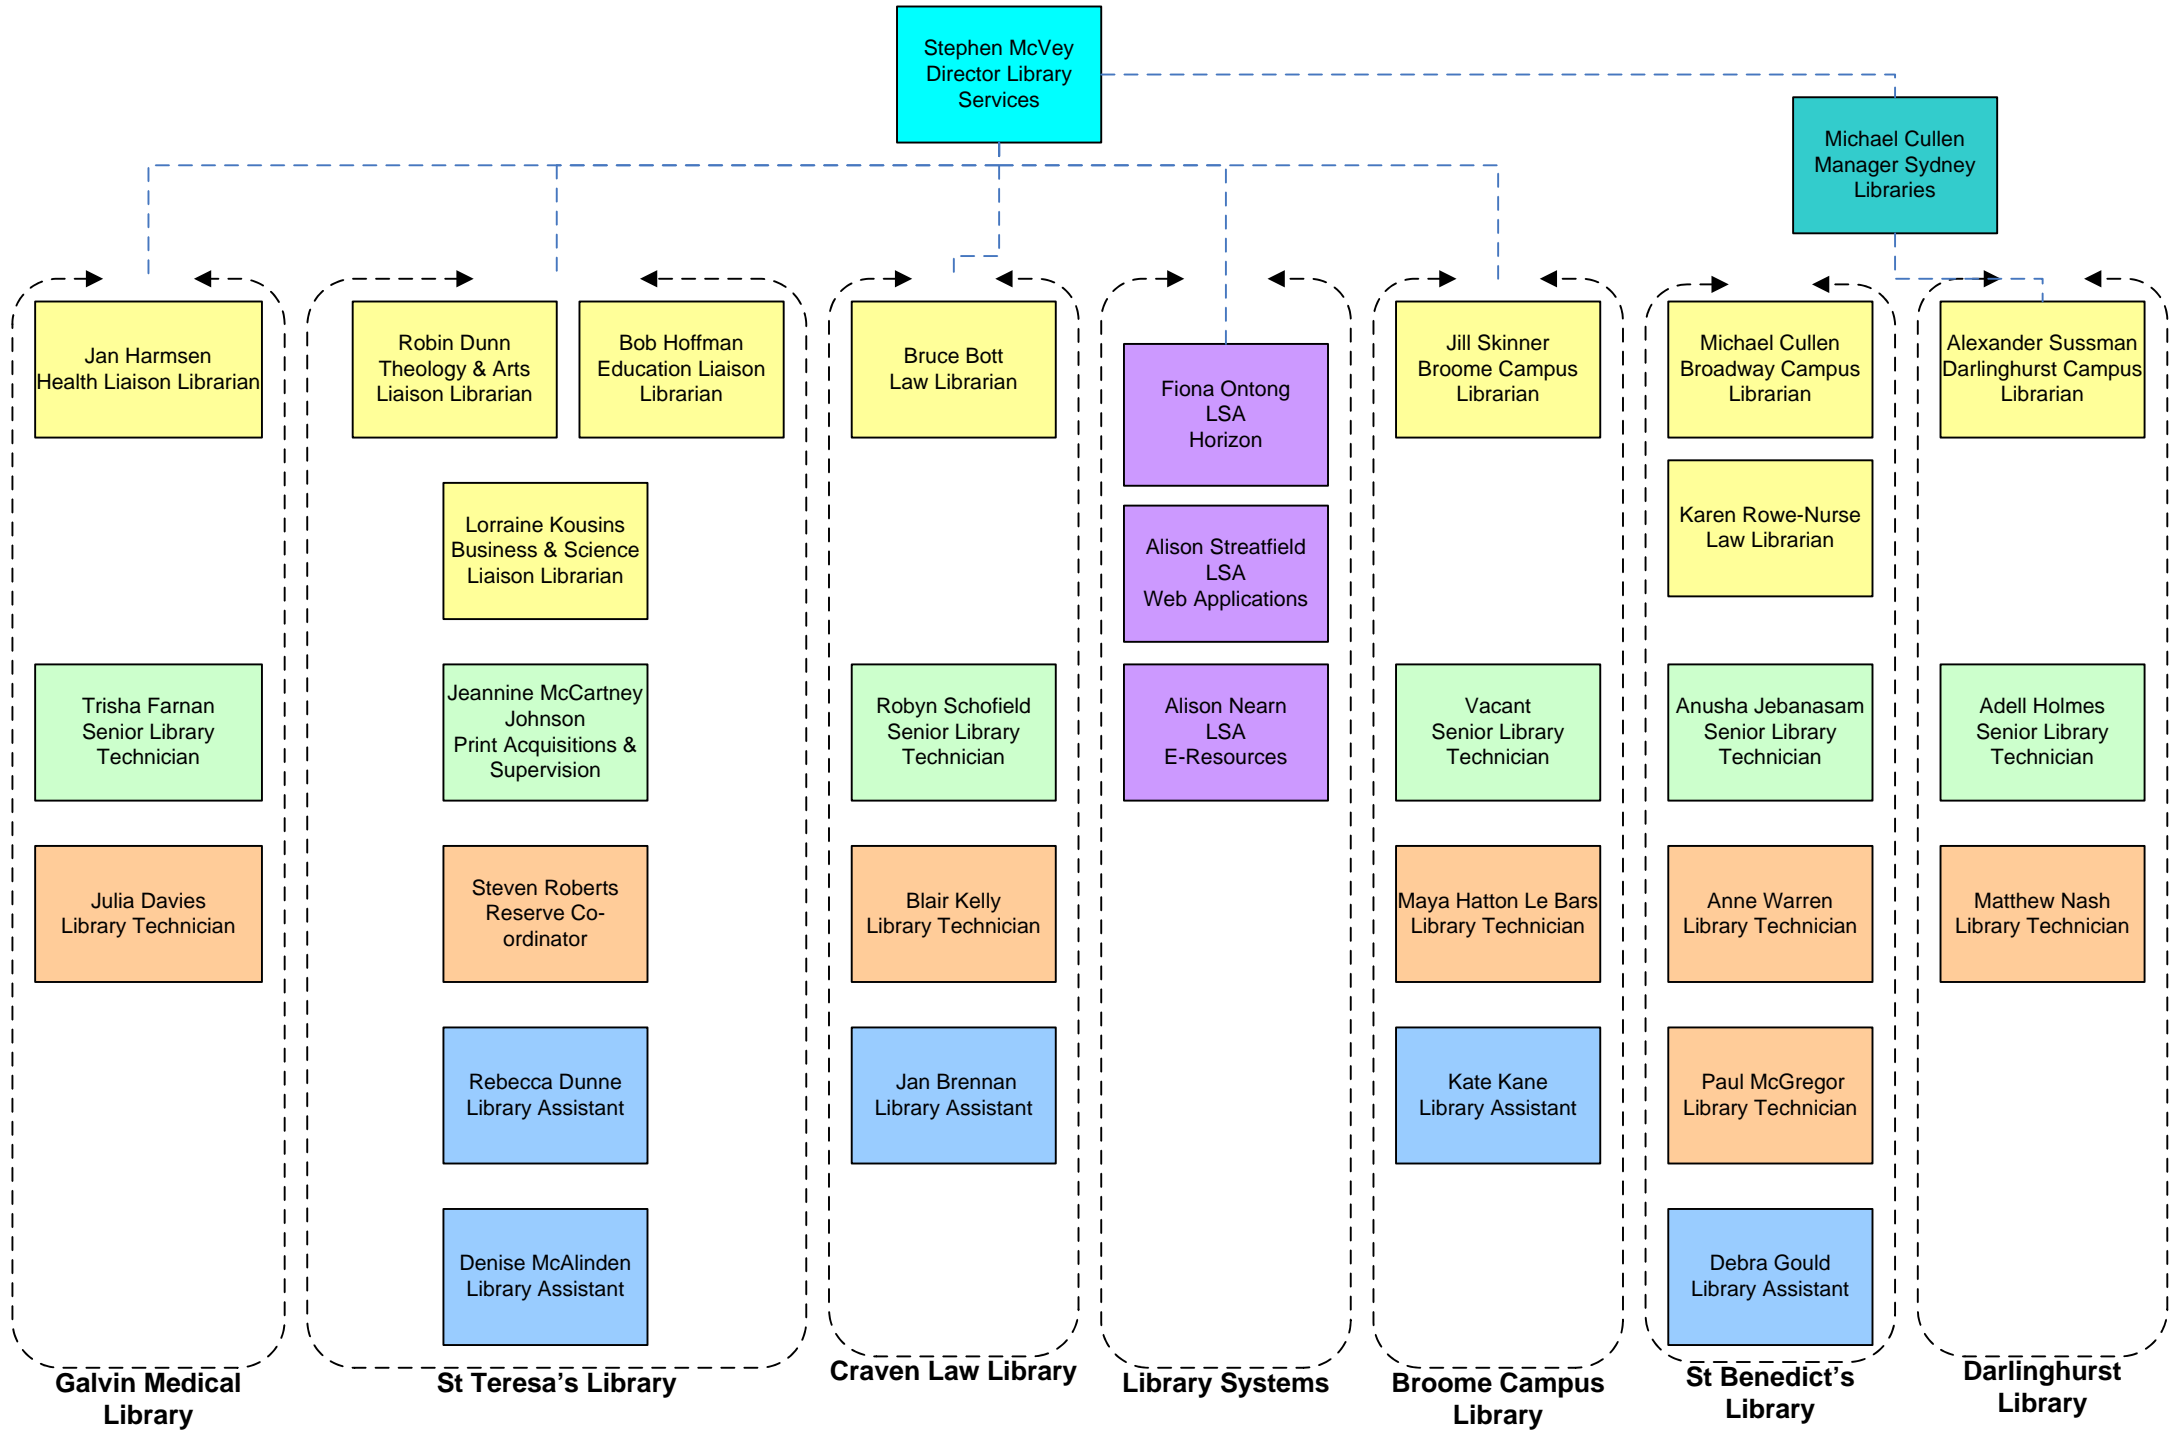

University of Notre Dame Australia  
 University Library Organisational Chart 2008

Stephen McVey  
 Director Library Services

Michael Cullen  
 Manager Sydney Libraries

Jan Harmsen  
 Health Liaison Librarian

Robyn Schofield  
 Senior Library Technician

Alison Streatfield  
 LSA  
 Web Applications

Vacant  
 Senior Library Technician

Karen Rowe-Nurse  
 Law Librarian

Adell Holmes  
 Senior Library Technician

Julia Davies  
 Library Technician