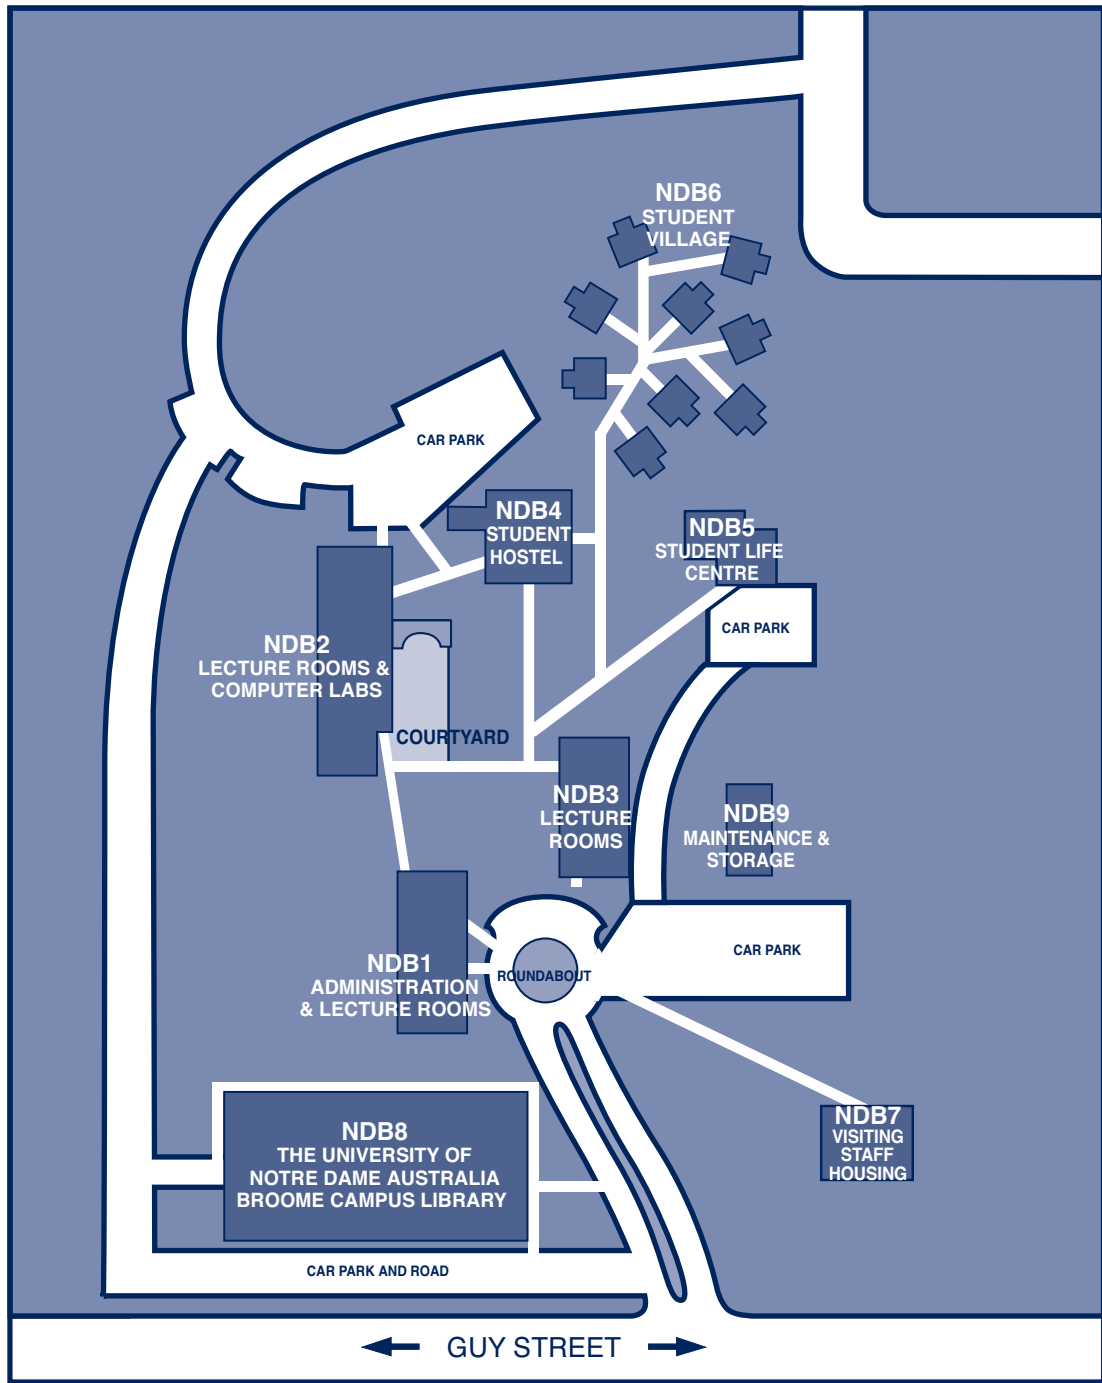

NOTRE DAME BROOME CAMPUS MAP 2006

8 February 2006

NDB1 Ground Floor

- ★ LODGE APPLICATION HERE
- ★ PRE-APPLICATION ADVICE HERE
- Main Administration
- Student Administration
- Prospective Students and Admissions
- Fees Office
- Toilets
- First Floor**
- VET Pathways Administration
- Lecture Rooms 2, 3 & 4

NDB2 Ground Floor

- Lecture Room 5 (PC Computer Lab)
- Lecture Room 6
- Lecture Room 7 (PC Computer Lab)
- Information Technology Office
- ITAS Office
- Toilets
- First Floor**
- Lecture Room 10, 11 & 12
- Academic Staff Offices

NDB3 Lecture Room 8

Lecture Room 9 (Nursing Laboratory)

NDB4 Student Hostel

NDB5 Student Life Centre

NDB6 Student Village

NDB7 Visiting Staff Housing

NDB8 The University of Notre Dame Australia Broome Campus Library